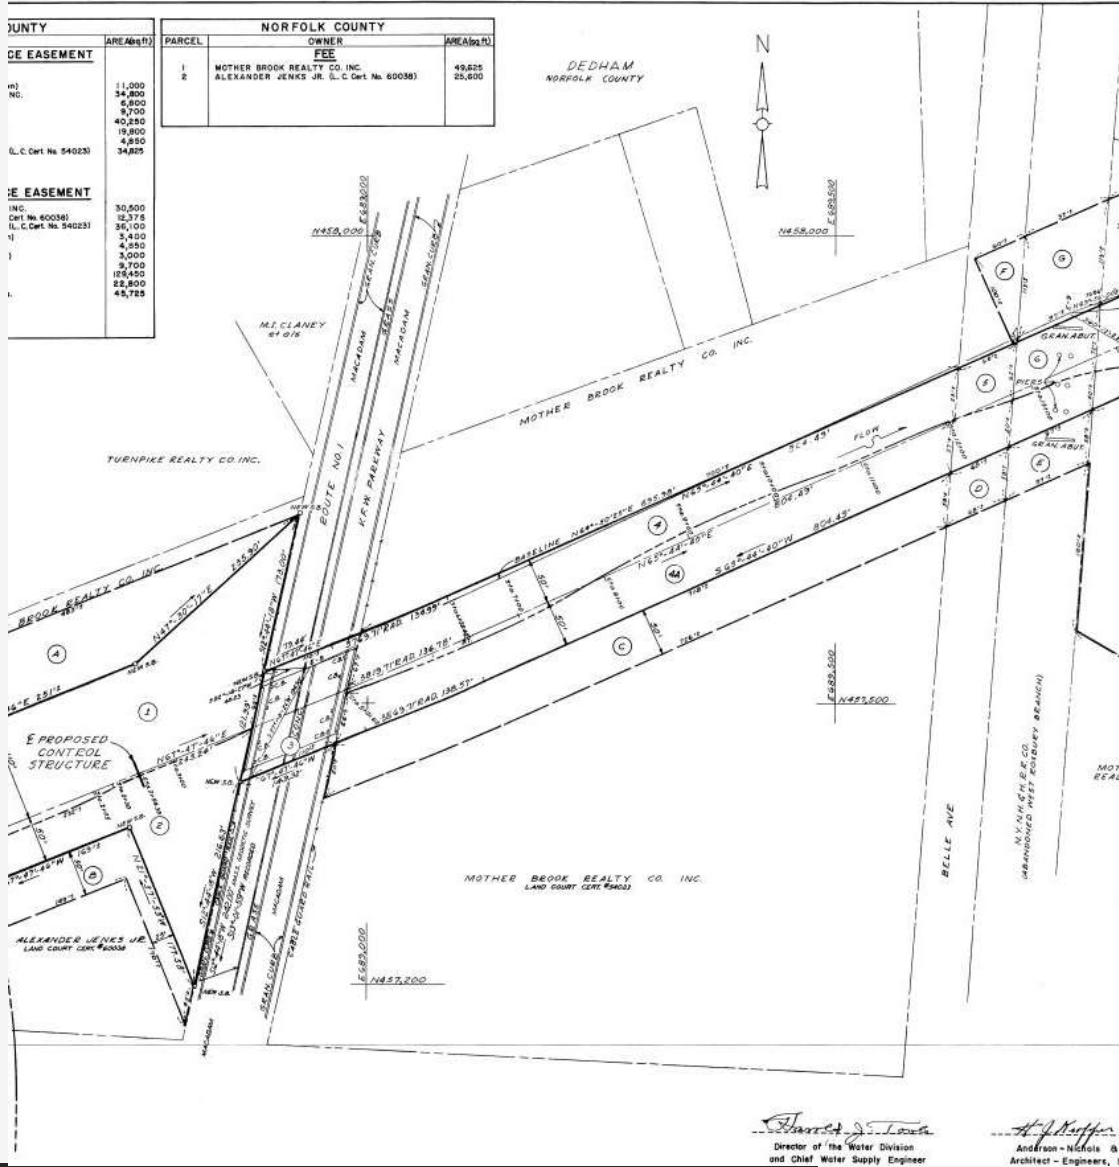

Original on file.

Plan of land  
belonging to  
**Estate of Edgar Harding**  
**DEDHAM MASS.**  
Showing Subdivision into Lots

Scale 80 ft. per inch July 1907  
E. Worthington Engineer.

Original on file.

# *A Changing Mother Brook*

# *A Changing Mother Brook*

1938

1995