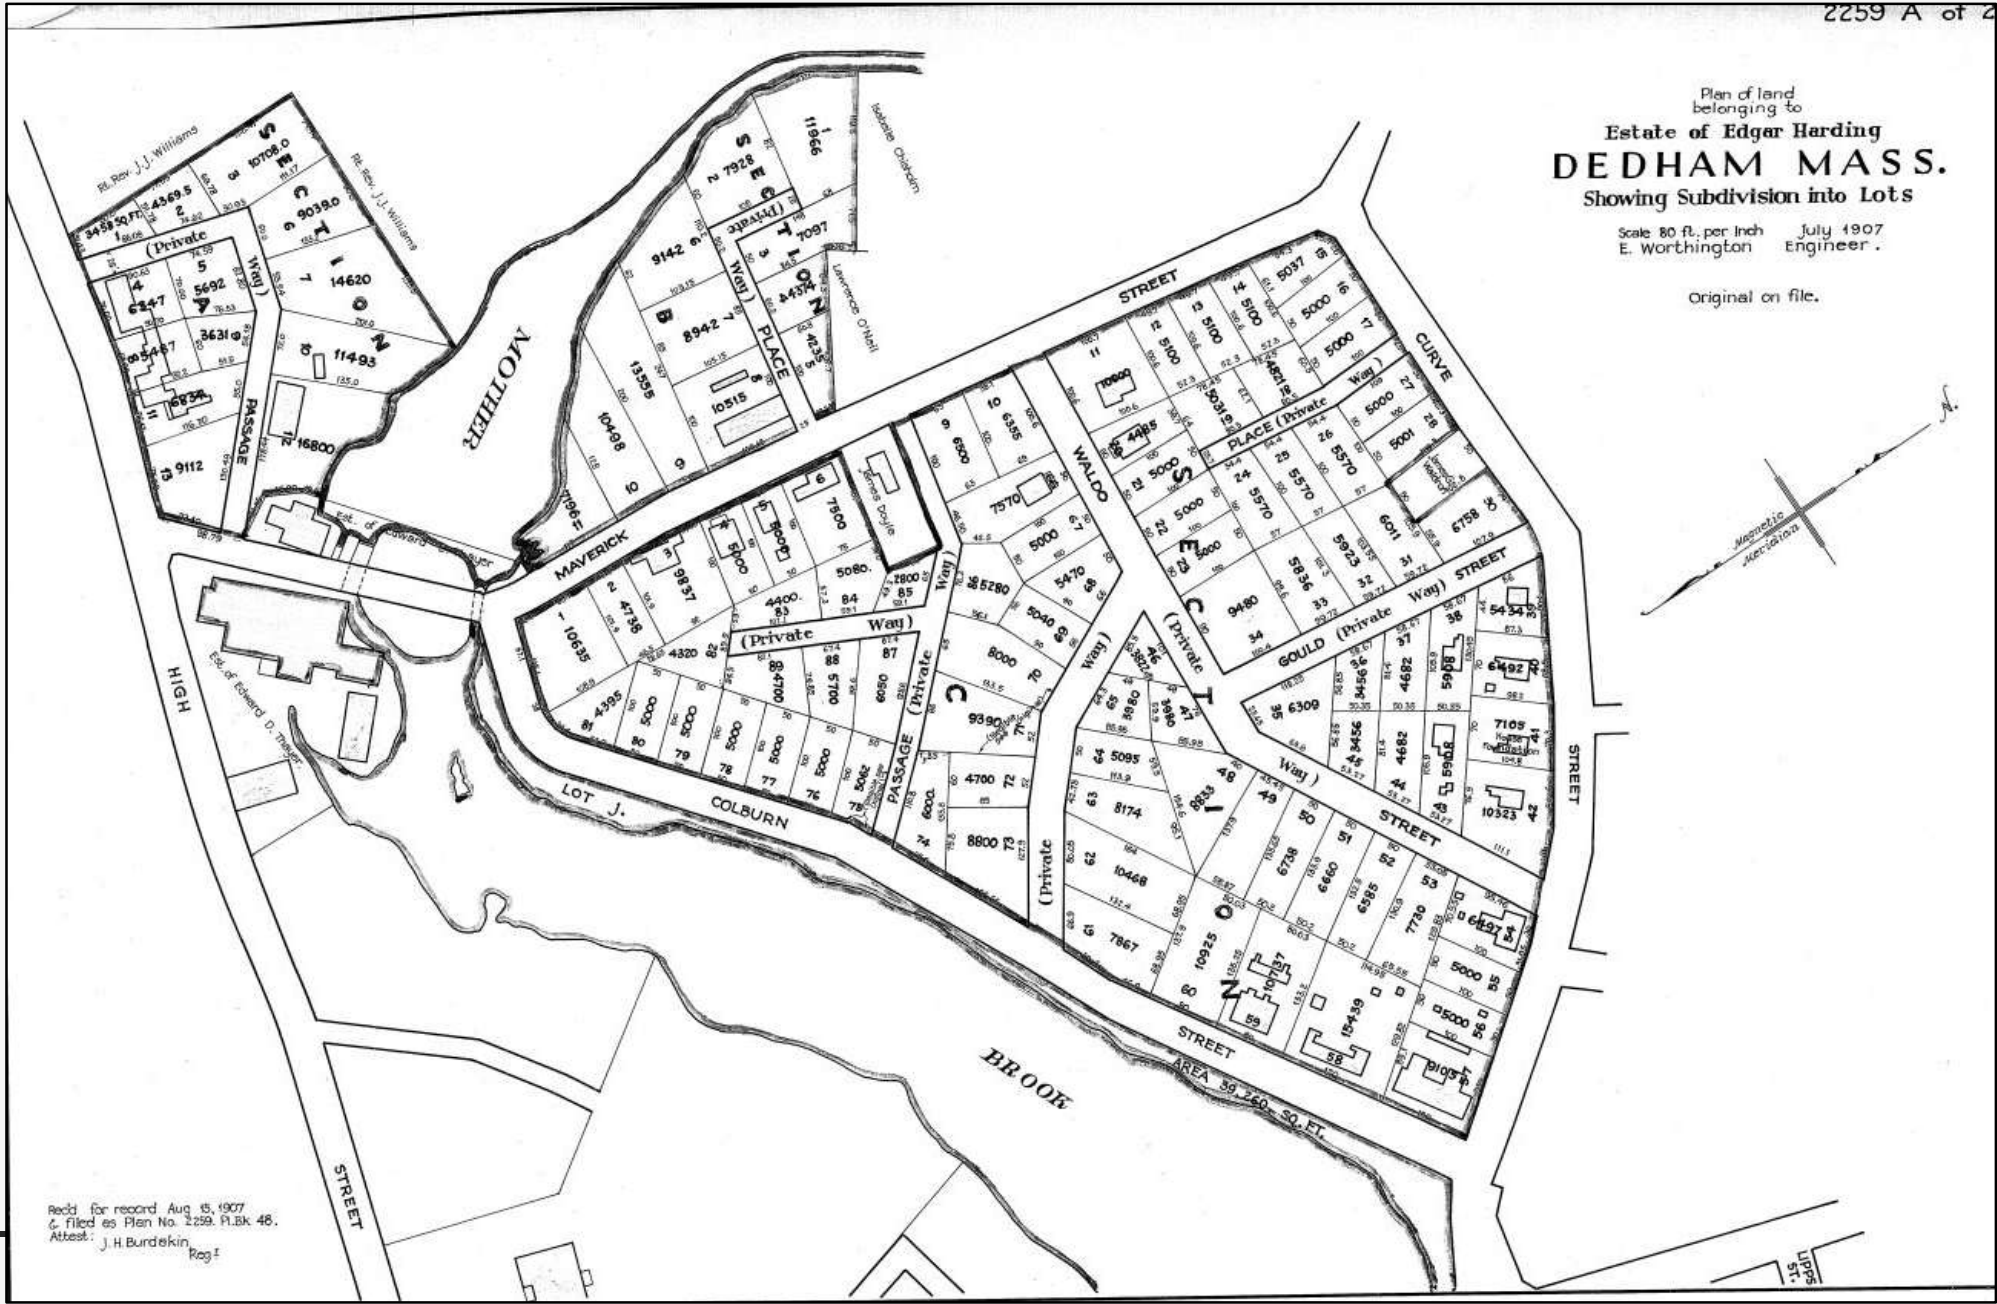

# *Second Privilege*

1876

AREA OF LAND

EXPLANATIONS

**PLAN**  
 OF THE  
**PREMISES**  
 OF THE  
**MAVERICK WOOLENS CO**  
 WITH A PART OF THE  
 ADJACENT VILLAGE  
 IN  
 BEDHAM MASS.  
 NINETY SEVEN HILTON  
 BY HARVEY MARNOCK  
 1855.

O F F I C I A L

O F F I C I A L

Plan of the Property of the  
Merchants Woolen Co.  
in  
**DEDHAM MASS.**

Compiled January 1895  
Nathaniel Smith, Surveyor.

0 20 40 60 80 100 120  
SCALE 80 FEET = 1 INCH

Original on file.

Plan of land  
belonging to  
**Estate of Edgar Harding**  
**DEDHAM MASS.**  
Showing Subdivision into Lots

Scale 80 ft. per inch July 1907  
E. Worthington Engineer.

Original on file.