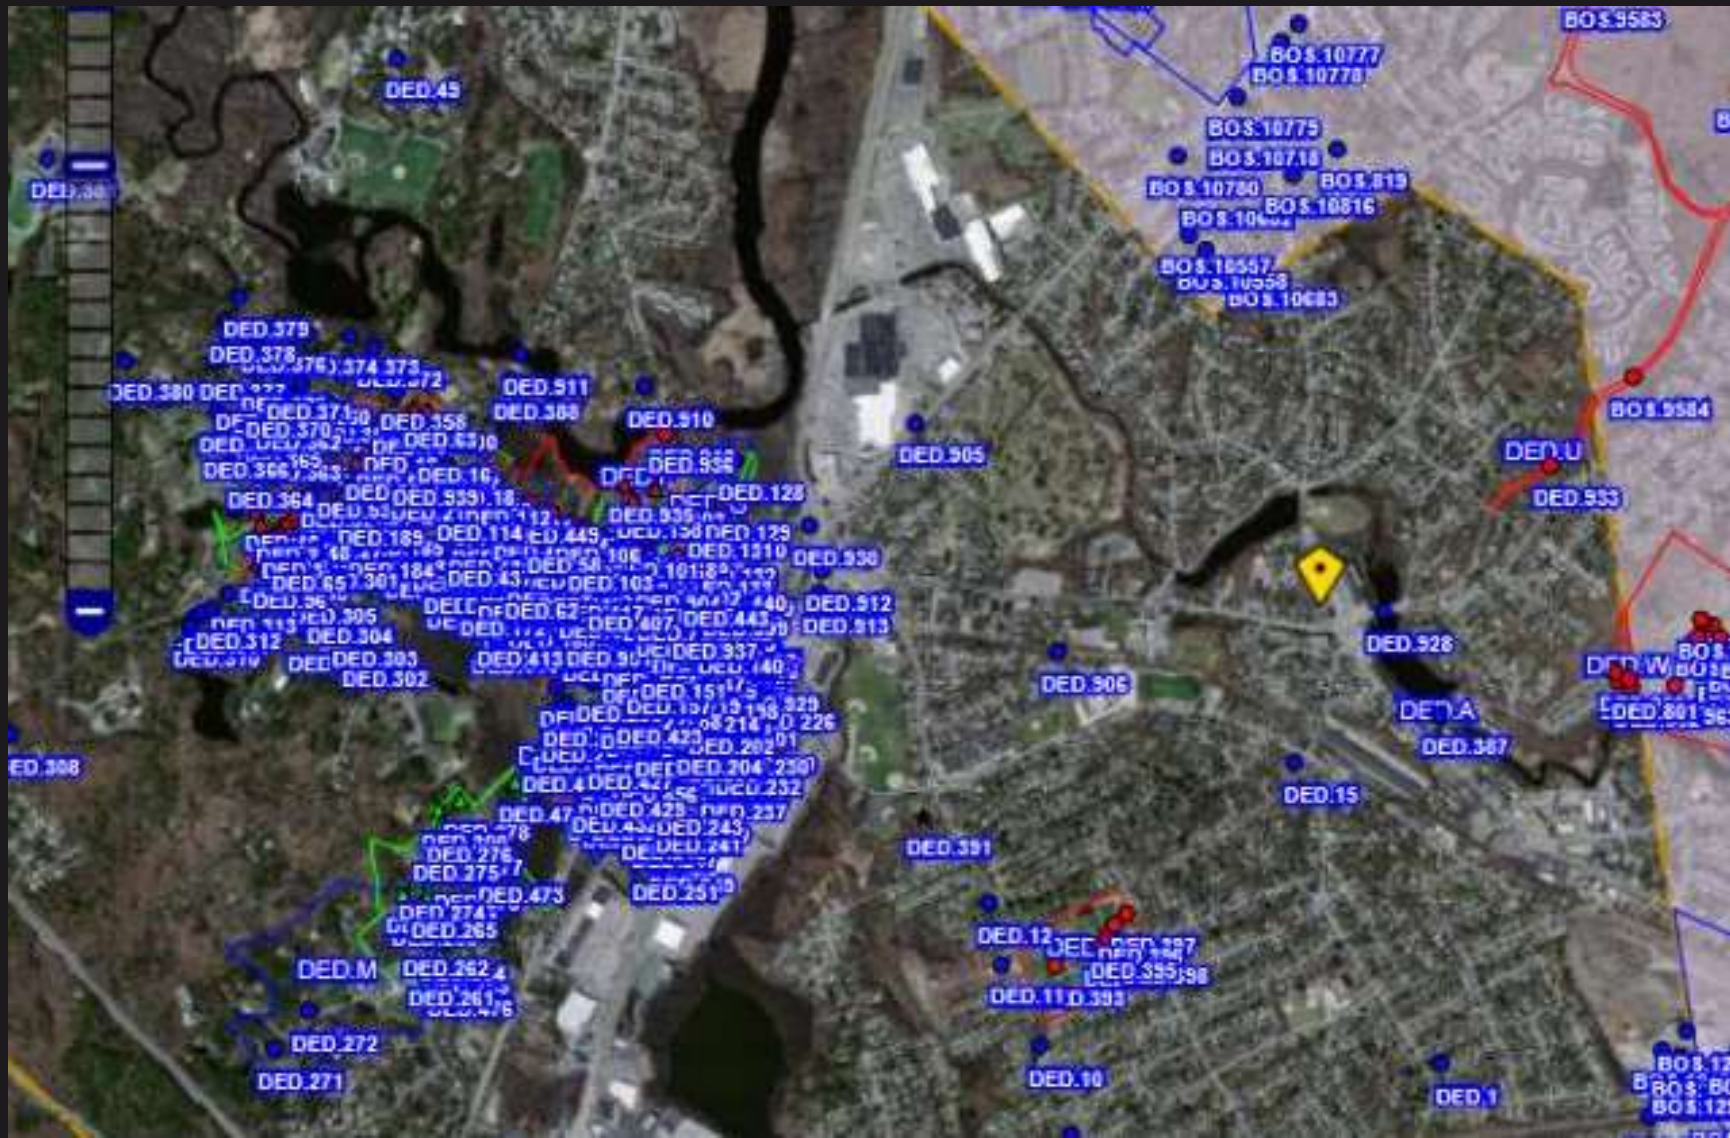

*MOTHER BROOK  
CORRIDOR STUDY*

*HERITAGE CONSULTANTS*

*JANUARY 21, 2020*

# *Second Privilege*

1876

AREA OF LAND

EXPLANATIONS

**PLAN**  
 OF THE  
**PREMISES**  
 OF THE  
**MAVERICK WOOLENS CO**  
 WITH A PART OF THE  
 ADJACENT VILLAGE  
 IN  
 BEDHAM MASS.  
 NINETY SEVEN HILTON  
 BY HARVEY MARNOCK  
 1855.