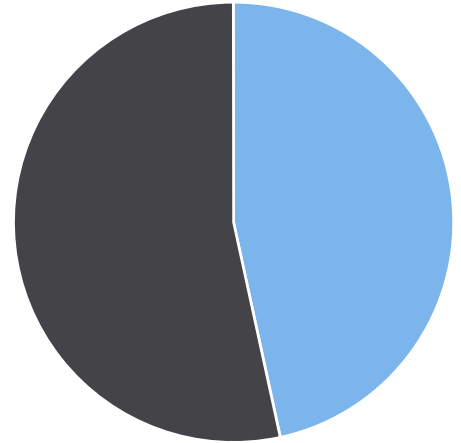

Time of Day: 0:00 to 23:59
 Dates: 9/18/2020 to 9/23/2020

Site: Pine Street #125, NB

Overall Summary

Total Days of Data: 6	Minimum Speed: 23
Speed Limit: 30	Maximum Speed: 52
Average Speed: 33.94	Display Status: Display Off
50th Percentile Speed: 33.27	Average Volume per Day: 807.3
85th Percentile Speed: 36.43	Total Volume: 4844
Pace Speed Range: 30-40	