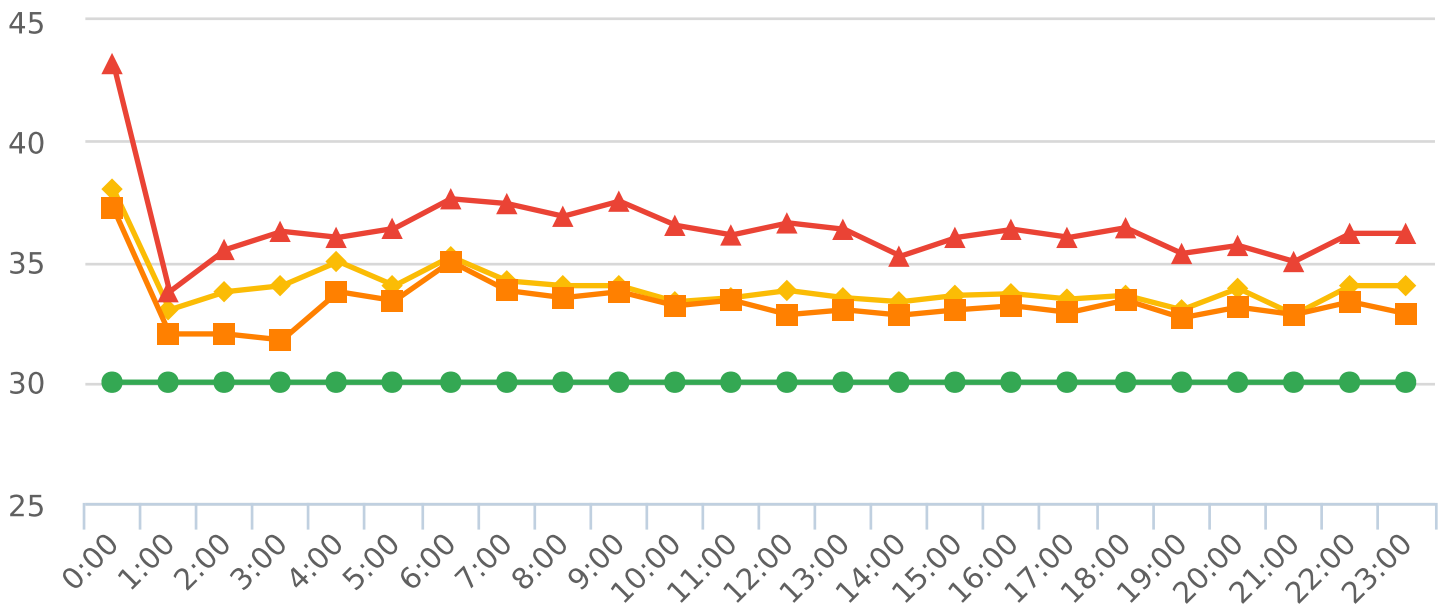

Time of Day: 0:00 to 23:59
 Dates: 9/18/2020 to 9/23/2020

Site: Pine Street #125, NB

Overall Summary

Total Days of Data: 6	Minimum Speed: 23
Speed Limit: 30	Maximum Speed: 52
Average Speed: 33.94	Display Status: Display Off
50th Percentile Speed: 33.27	Average Volume per Day: 807.3
85th Percentile Speed: 36.43	Total Volume: 4844
Pace Speed Range: 30-40	

■ **Violators**
 ■ **Inside Threshold**
 ■ **Compliant**
 ■ **Vehicles Slowed**
 ■ **Other**

● **Speed Limit**
 ◆ **Average Speed**
 ■ **50% Speed**
 ▲ **85% Speed**

Time of Day: 0:00 to 23:59

Site: Pine Street #125, NB