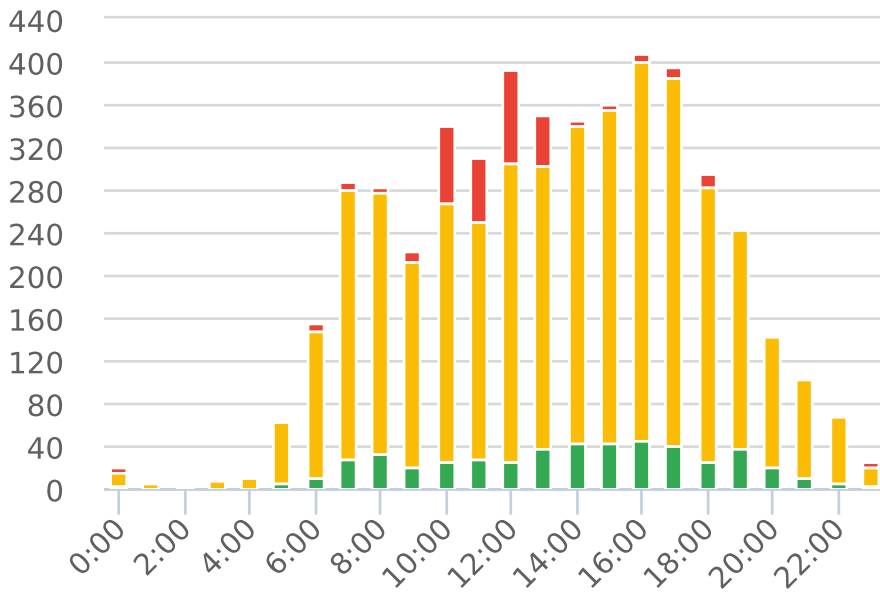

Time of Day: 0:00 to 23:59
 Dates: 9/18/2020 to 9/23/2020

Site: Pine Street #125, NB

Overall Summary

Total Days of Data: 6	Minimum Speed: 23
Speed Limit: 30	Maximum Speed: 52
Average Speed: 33.94	Display Status: Display Off
50th Percentile Speed: 33.27	Average Volume per Day: 807.3
85th Percentile Speed: 36.43	Total Volume: 4844
Pace Speed Range: 30-40	

■ **Violators**
 ■ **Inside Threshold**
 ■ **Compliant**
 ■ **Vehicles Slowed**
 ■ **Other**

● **Speed Limit**
 ◆ **Average Speed**
 ■ **50% Speed**
 ▲ **85% Speed**

Time of Day: 0:00 to 23:59

Site: Pine Street #125, NB