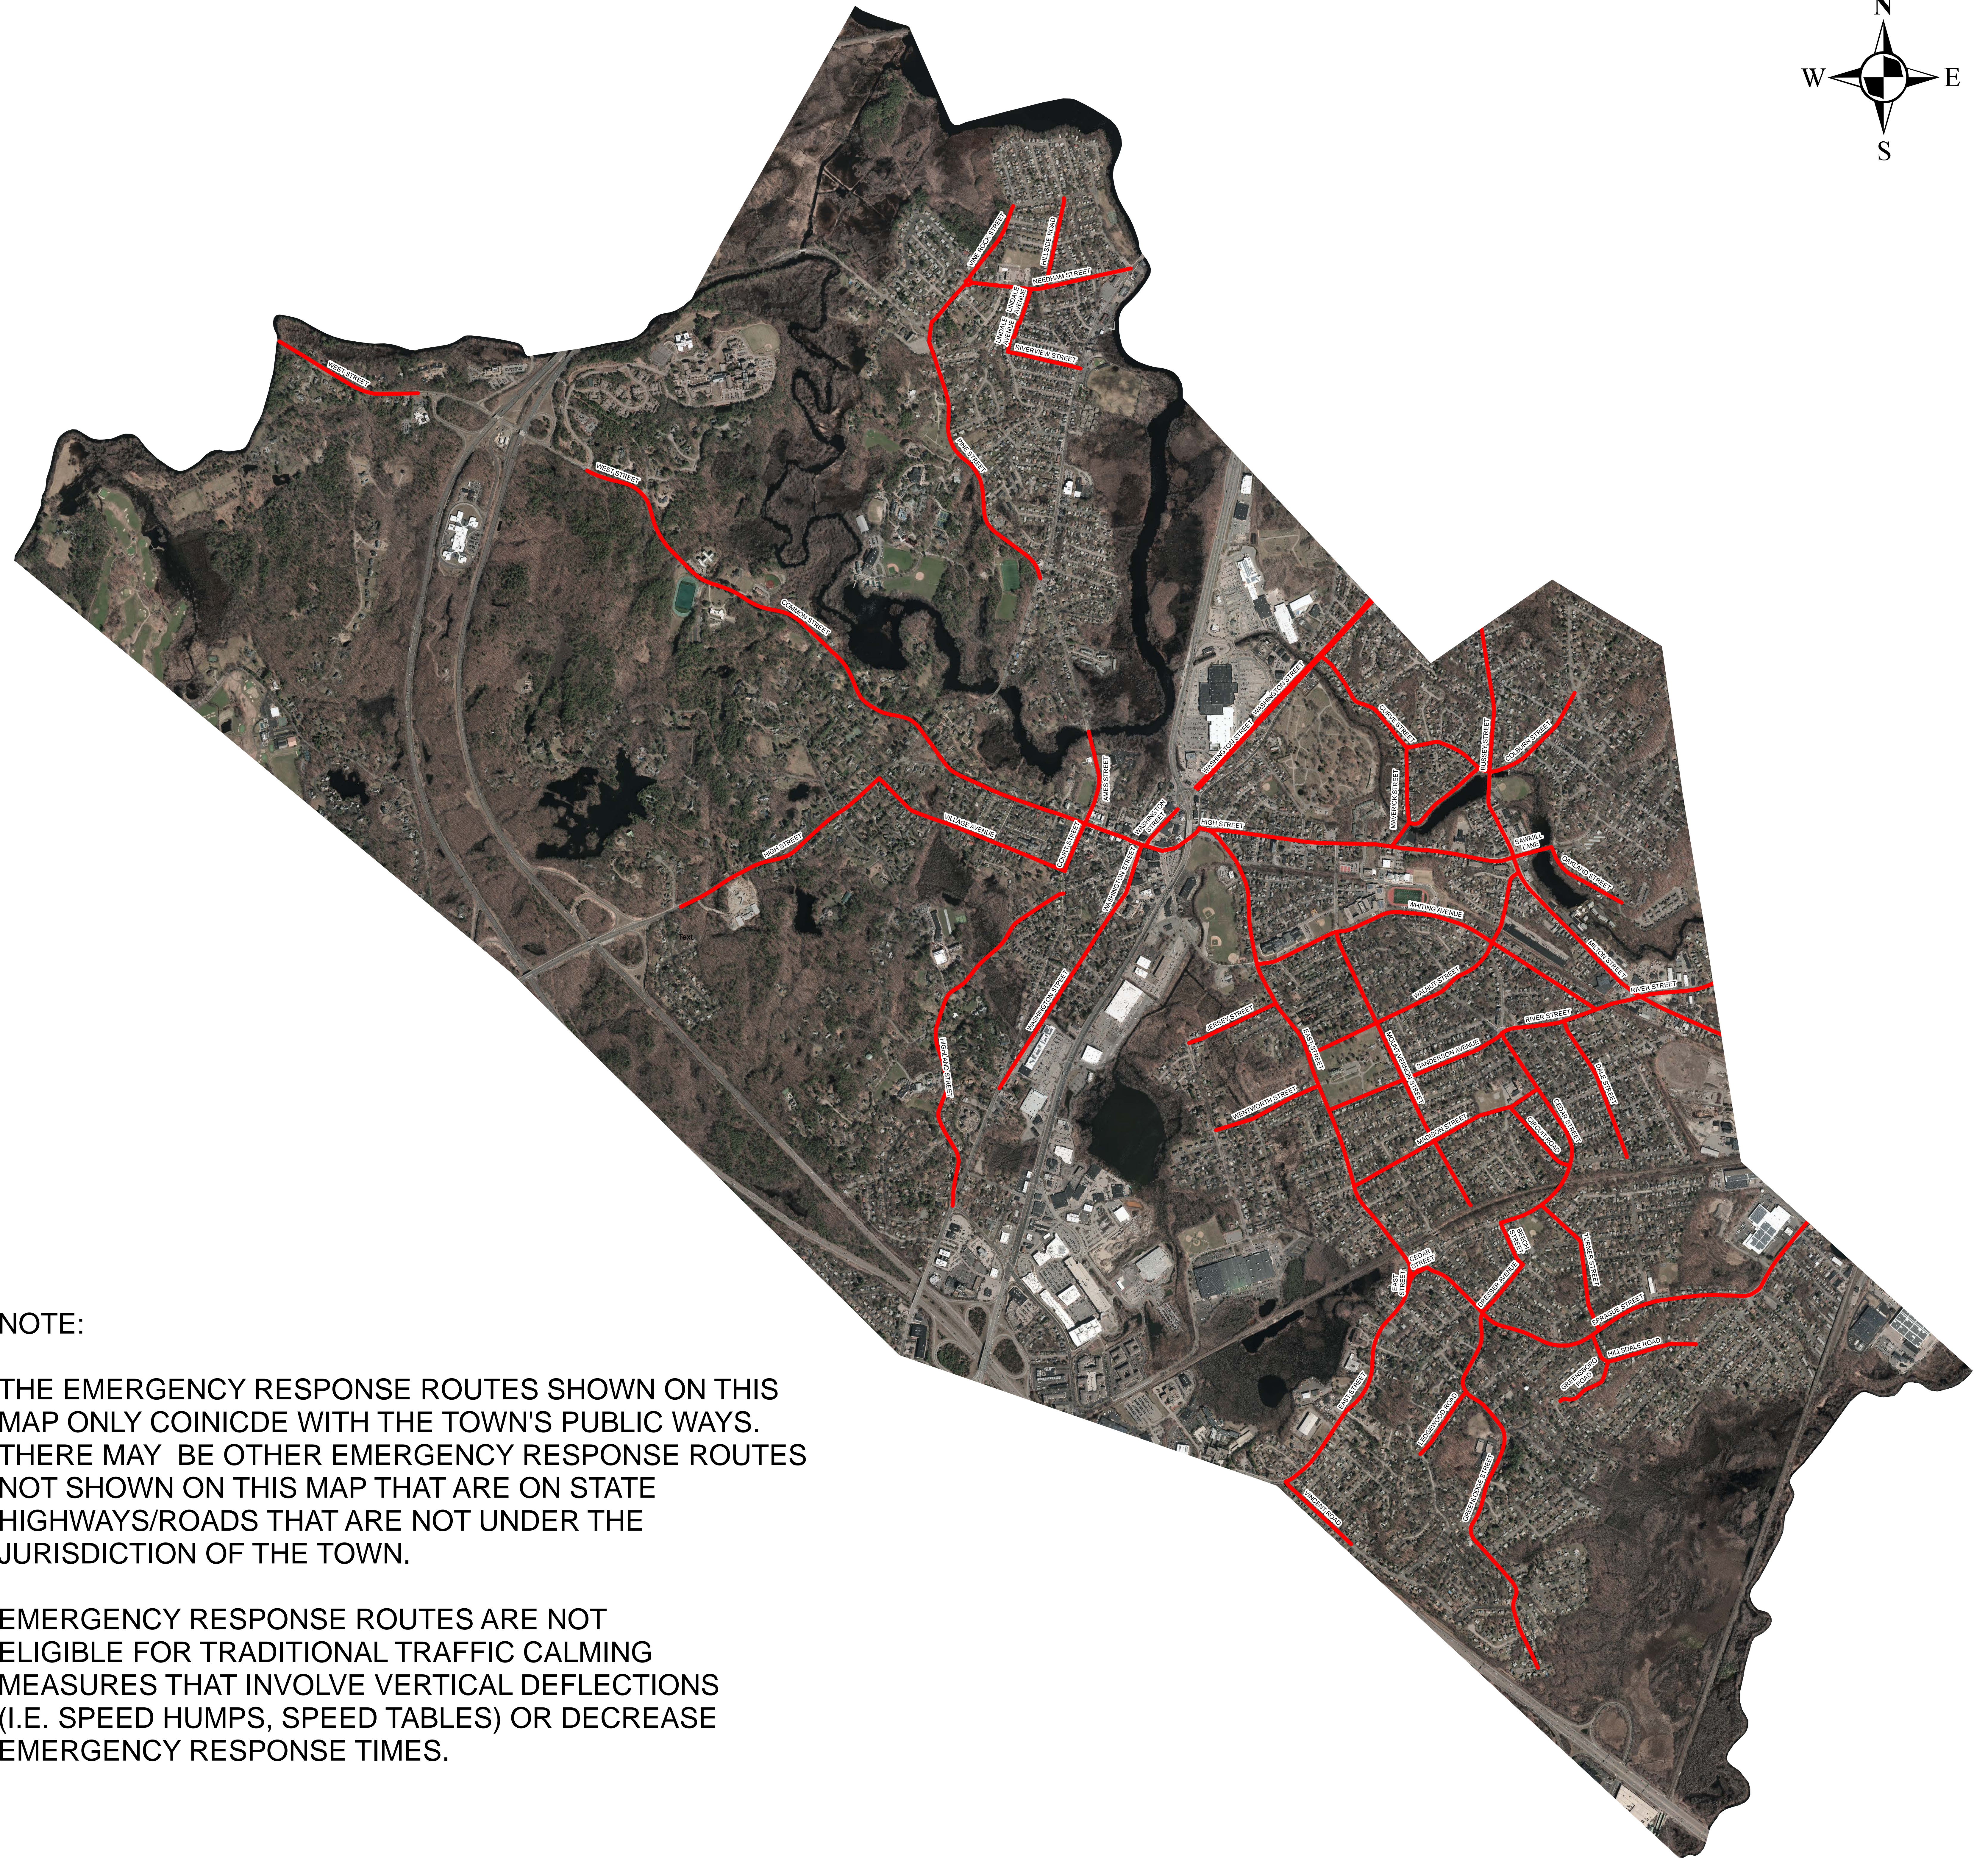

EMERGENCY RESPONSE ROUTES MAP

TOWN OF DEDHAM
Norfolk County
Massachusetts

Legend

— EMERGENCY RESPONSE ROUTES

NOTE:

THE EMERGENCY RESPONSE ROUTES SHOWN ON THIS MAP ONLY COINCIDE WITH THE TOWN'S PUBLIC WAYS. THERE MAY BE OTHER EMERGENCY RESPONSE ROUTES NOT SHOWN ON THIS MAP THAT ARE ON STATE HIGHWAYS/ROADS THAT ARE NOT UNDER THE JURISDICTION OF THE TOWN.

EMERGENCY RESPONSE ROUTES ARE NOT ELIGIBLE FOR TRADITIONAL TRAFFIC CALMING MEASURES THAT INVOLVE VERTICAL DEFLECTIONS (I.E. SPEED HUMPS, SPEED TABLES) OR DECREASE EMERGENCY RESPONSE TIMES.

This document is intended for Town of Dedham planning and analysis purposes only.

Produced by:
The Town of Dedham
Engineering Department