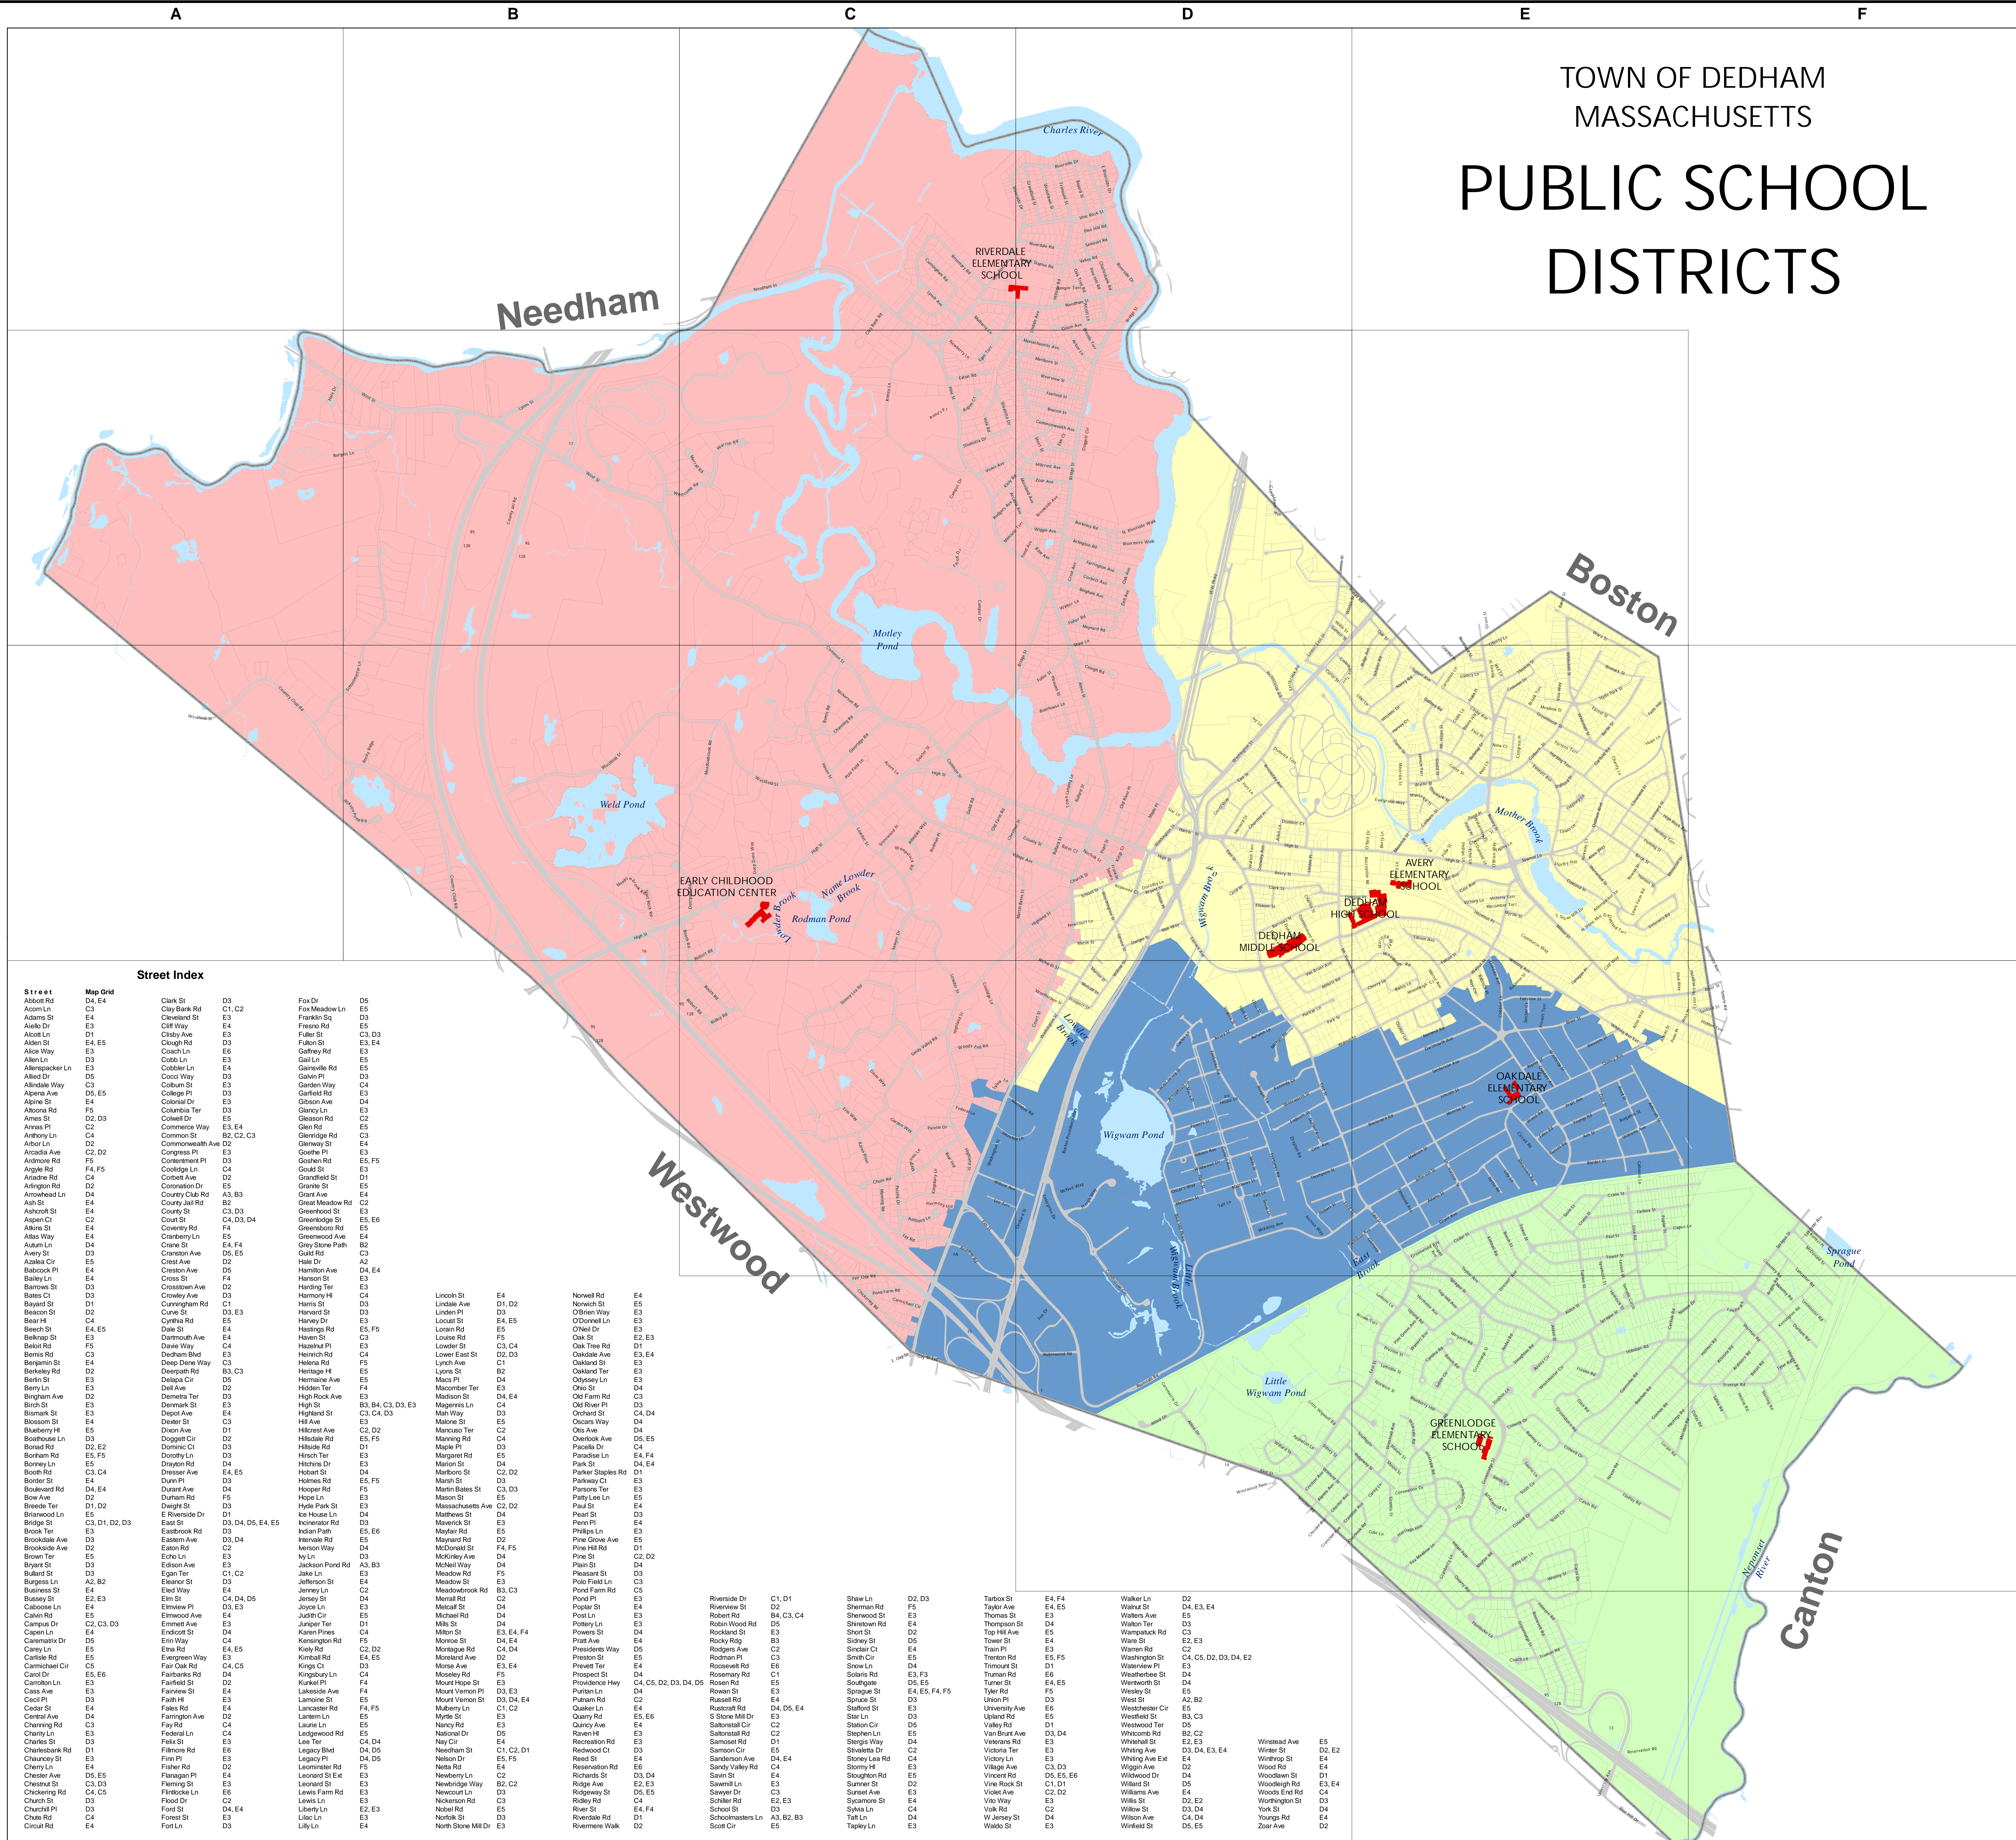

TOWN OF DEDHAM
Norfolk County
Massachusetts

TOWN OF DEDHAM
MASSACHUSETTS
PUBLIC SCHOOL
DISTRICTS

- Avery School District
- Greenlodge School District
- Oakdale School District
- Riverdale School District
- Public Schools
- Property Lines

Scale: 1 inch = 752 feet

Prepared for Dedham Public Schools by
Department of Public Works
GIS Division

Updated: December 15, 2022

Street Index