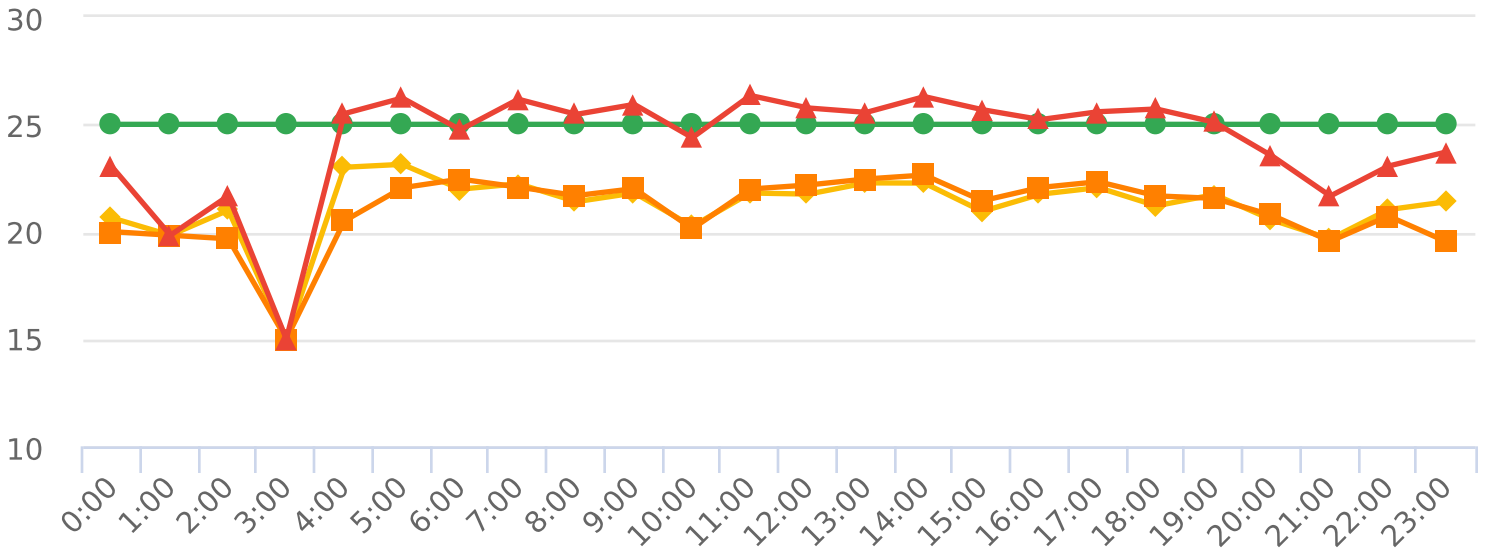

● Speed Limit ● Average Speed ● 50% Speed ● 85% Speed