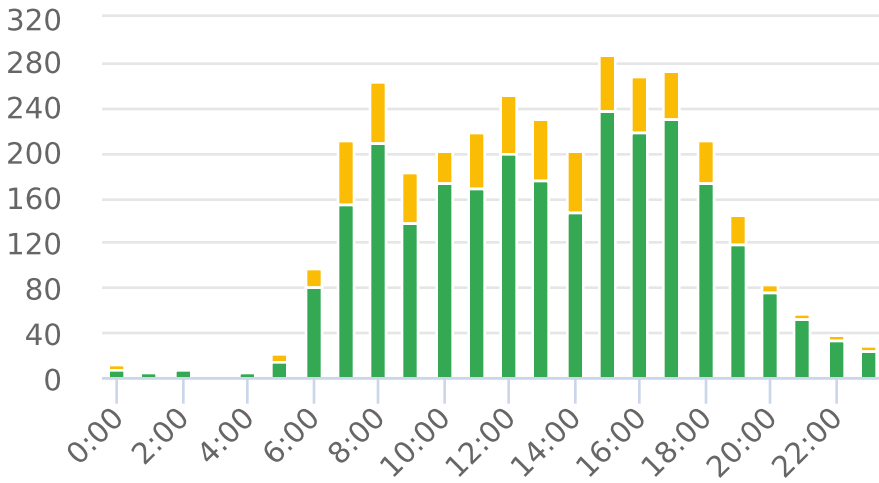

Start: 2023-04-11  
 End: 2023-04-29  
 Times: 0:00-23:59

Violation Threshold: Speed Limit + 10  
 Speed Range: 1 to 150

## Overall Summary

Total Days of Data: 16  
 Speed Limit: 25  
 Average Speed: 21.59  
 50th Percentile Speed: 21.78  
 85th Percentile Speed: 25.41  
 Pace Speed Range: 17-27

Minimum Speed: 10  
 Maximum Speed: 39  
 Display Mode: Display Off  
 Average Volume per Day: 206.7  
 Total Volume: 3307