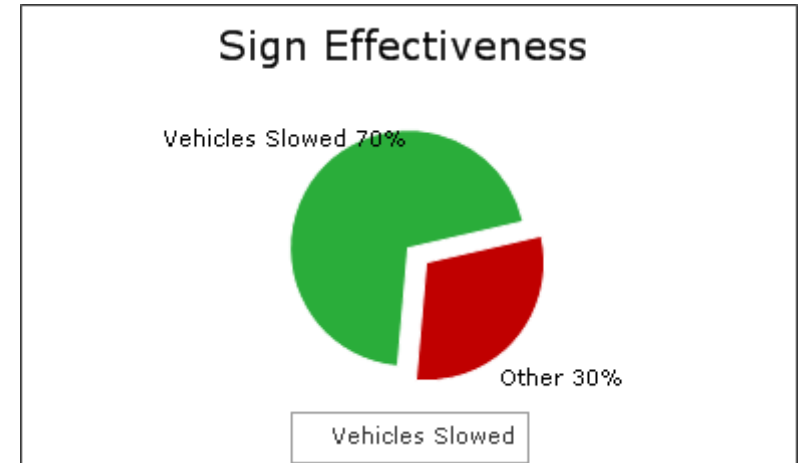

Speed Summary Report

For Town of Dedham on 9/23/2016 at 10:40 AM

Generated by Brian Cullinane

Location: Commonwealth Ave, 26 Commonwealth Ave, N

Time of Day: 0:00 to 23:59

Dates: 8/19/2016 to 9/17/2016 (Su, M, T, W, Th, F, Sa)