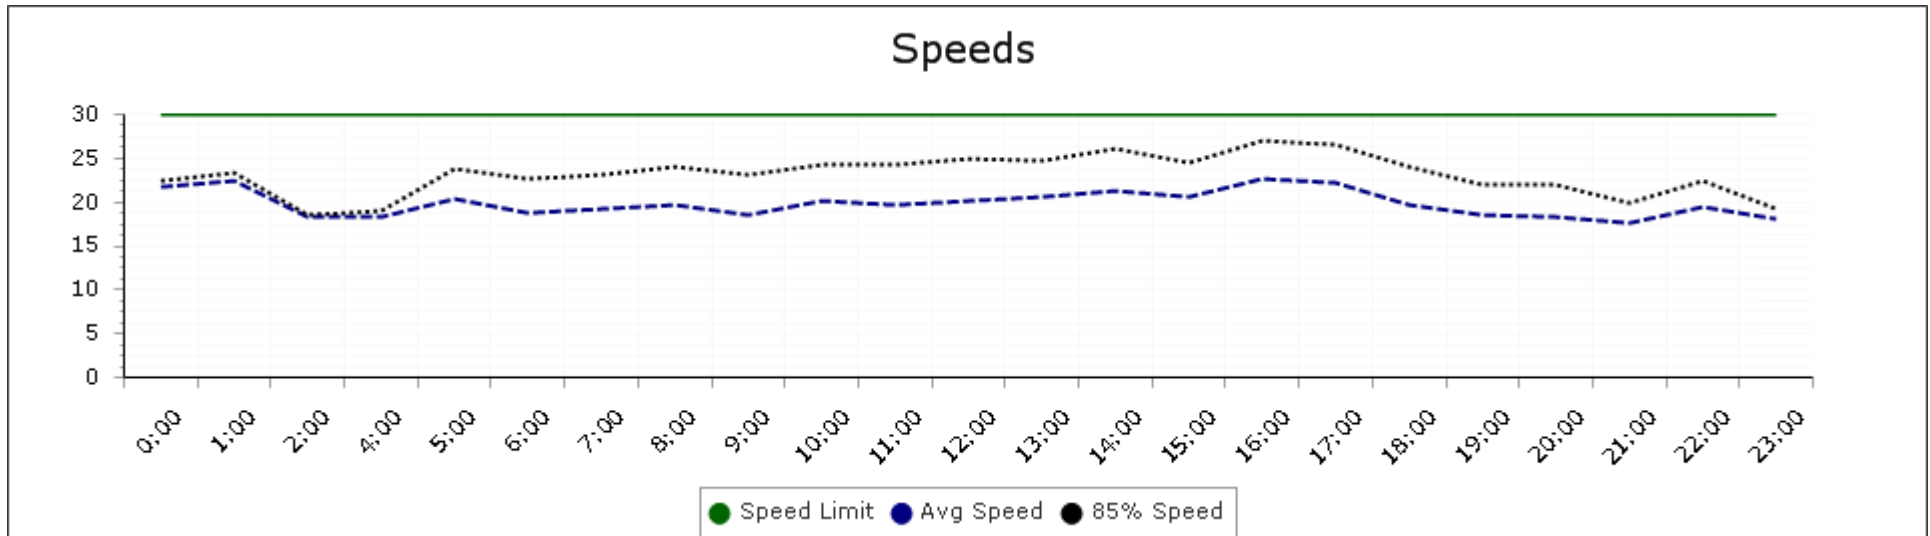

Hours	Mode	Speed Limit	Total # Vehicles	Total # Violations	% Violations	Average # Vehicles per day	Average # of Violations per day	Minimum Speed Recorded	Maximum Speed Recorded	Average Speed	50% Speed	85% Speed	Sign Effectiveness
18:00	Speed Display, Display Off	30	159	1	0.6 %	32.6	0.7	5	32	20	20.0	24.0	70.1 %
19:00	Speed Display, Display Off	30	160	1	0.6 %	18.9	0.2	5	33	19	17.9	22.1	66.9 %
20:00	Speed Display, Display Off	30	111	0	0.0 %	13.2	0.0	5	27	18	17.5	22.1	67.4 %
21:00	Speed Display, Display Off	30	62	0	0.0 %	7.3	0.0	6	25	18	17.1	19.9	81.6 %
22:00	Speed Display, Display Off	30	91	1	1.1 %	10.7	0.2	7	32	20	19.4	22.5	70.1 %
23:00	Speed Display, Display Off	30	39	0	0.0 %	5.4	0.0	6	26	18	17.0	19.3	67.0 %
Total Volumes / Avg Speeds	Speed Display, Display Off	30	2813	46	1.6 %	530.0	23.6	5	40	20	19.3	23.2	70.0 %
Total/Avg w/o Feedback			0	0	0.0 %	0.0	0.0	0	0	0	0.0	0.0	0.0 %
Total/Avg w/Feedback			15	0	0.0 %	2.5	0.0	7	28	22	21.1	23.4	60.0 %

Speed Summary Report

For Town of Dedham on 9/23/2016 at 10:40 AM

Generated by Brian Cullinane

Location: Commonwealth Ave, 26 Commonwealth Ave, N

Time of Day: 0:00 to 23:59

Dates: 8/19/2016 to 9/17/2016 (Su, M, T, W, Th, F, Sa)

Speed Summary Report

For Town of Dedham on 9/23/2016 at 10:40 AM

Generated by Brian Cullinane

Time of Day: 0:00 to 23:59

Location: Commonwealth Ave, 26 Commonwealth Ave, N

Dates: 8/19/2016 to 9/17/2016 (Su, M, T, W, Th, F, Sa)