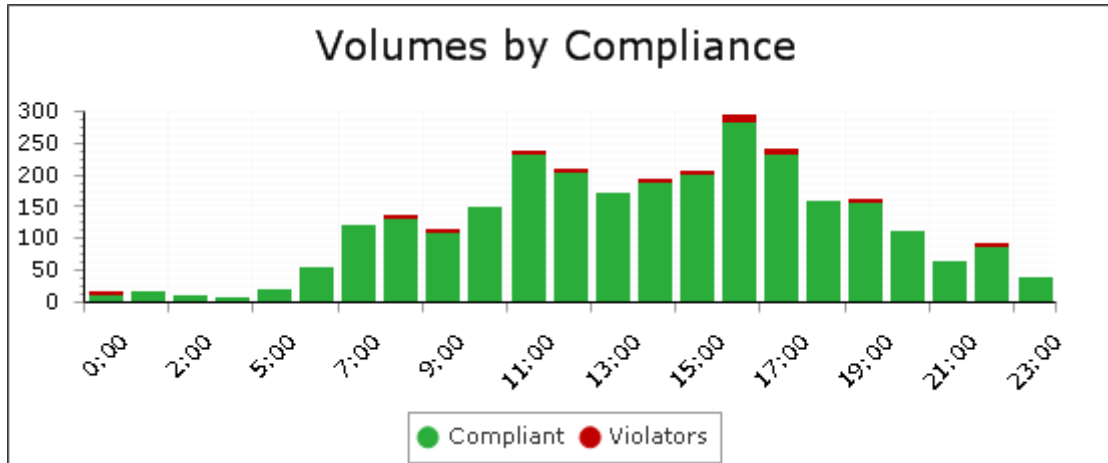

Hours	Mode	Speed Limit	Total # Vehicles	Total # Violations	% Violations	Average # Vehicles per day	Average # of Violations per day	Minimum Speed Recorded	Maximum Speed Recorded	Average Speed	50% Speed	85% Speed	Sign Effectiveness
18:00	Speed Display, Display Off	30	159	1	0.6 %	32.6	0.7	5	32	20	20.0	24.0	70.1 %
19:00	Speed Display, Display Off	30	160	1	0.6 %	18.9	0.2	5	33	19	17.9	22.1	66.9 %
20:00	Speed Display, Display Off	30	111	0	0.0 %	13.2	0.0	5	27	18	17.5	22.1	67.4 %
21:00	Speed Display, Display Off	30	62	0	0.0 %	7.3	0.0	6	25	18	17.1	19.9	81.6 %
22:00	Speed Display, Display Off	30	91	1	1.1 %	10.7	0.2	7	32	20	19.4	22.5	70.1 %
23:00	Speed Display, Display Off	30	39	0	0.0 %	5.4	0.0	6	26	18	17.0	19.3	67.0 %
Total Volumes / Avg Speeds	Speed Display, Display Off	30	2813	46	1.6 %	530.0	23.6	5	40	20	19.3	23.2	70.0 %
Total/Avg w/o Feedback			0	0	0.0 %	0.0	0.0	0	0	0	0.0	0.0	0.0 %
Total/Avg w/Feedback			15	0	0.0 %	2.5	0.0	7	28	22	21.1	23.4	60.0 %

Speed Summary Report

For Town of Dedham on 9/23/2016 at 10:40 AM

Generated by Brian Cullinane

Location: Commonwealth Ave, 26 Commonwealth Ave, N

Time of Day: 0:00 to 23:59

Dates: 8/19/2016 to 9/17/2016 (Su, M, T, W, Th, F, Sa)

Speed Summary Report

For Town of Dedham on 9/23/2016 at 10:40 AM

Generated by Brian Cullinane

Time of Day: 0:00 to 23:59

Location: Commonwealth Ave, 26 Commonwealth Ave, N

Dates: 8/19/2016 to 9/17/2016 (Su, M, T, W, Th, F, Sa)