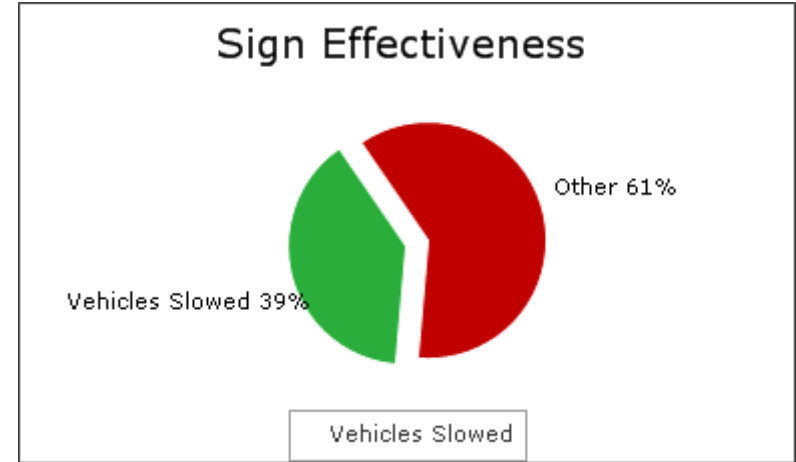

Speed Summary Report

For Town of Dedham on 7/11/2016 at 8:55 AM

Generated by Patrolman James Lemanski
Location: Highland Street, 108 Highland Street, N

Time of Day: 0:00 to 23:59
Dates: 5/10/2016 to 6/3/2016 (Su, M, T, W, Th, F, Sa)

Speed Summary Report

For Town of Dedham on 7/11/2016 at 8:55 AM

Generated by Patrolman James Lemanski
Location: Highland Street, 108 Highland Street, N

Time of Day: 0:00 to 23:59
Dates: 5/10/2016 to 6/3/2016 (Su, M, T, W, Th, F, Sa)

Overall Summary

Total Days of Data	24
Speed Limit(s)	35, 30
Average Speed	31.4
50th Percentile Speed	31.53
85th Percentile Speed	35.03
Pace speed range	32 to 41
Maximum Speed	58
Minimum Speed	5
Display Status?	Displaying Speed Feedback
Average Volume per Day	1,125.78
Total Volume	25,882