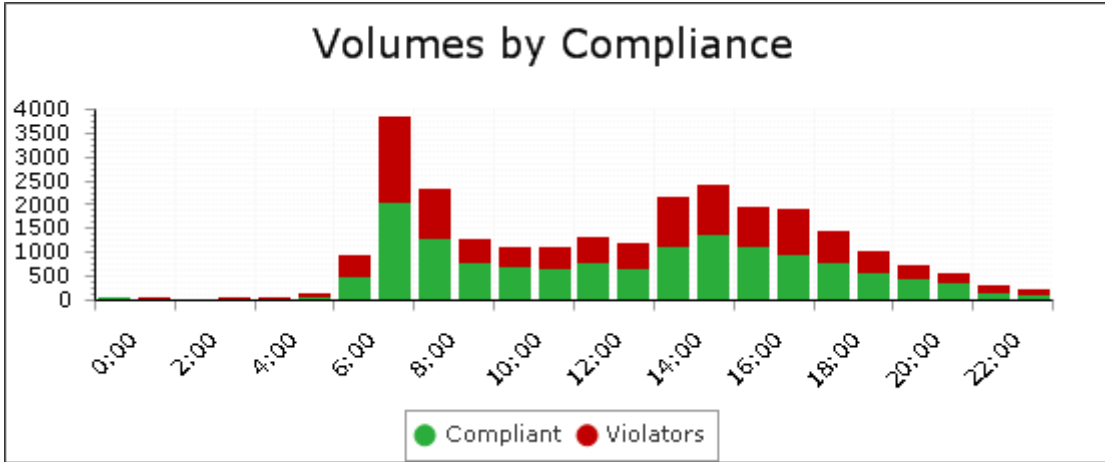

Speed Summary Report

For Town of Dedham on 7/11/2016 at 8:55 AM

Generated by Patrolman James Lemanski
Location: Highland Street, 108 Highland Street, N

Time of Day: 0:00 to 23:59
Dates: 5/10/2016 to 6/3/2016 (Su, M, T, W, Th, F, Sa)

Speed Summary Report

For Town of Dedham on 7/11/2016 at 8:55 AM

Generated by Patrolman James Lemanski
Location: Highland Street, 108 Highland Street, N

Time of Day: 0:00 to 23:59
Dates: 5/10/2016 to 6/3/2016 (Su, M, T, W, Th, F, Sa)

Overall Summary

Total Days of Data	24
Speed Limit(s)	35, 30
Average Speed	31.4
50th Percentile Speed	31.53
85th Percentile Speed	35.03
Pace speed range	32 to 41
Maximum Speed	58
Minimum Speed	5
Display Status?	Displaying Speed Feedback
Average Volume per Day	1,125.78
Total Volume	25,882