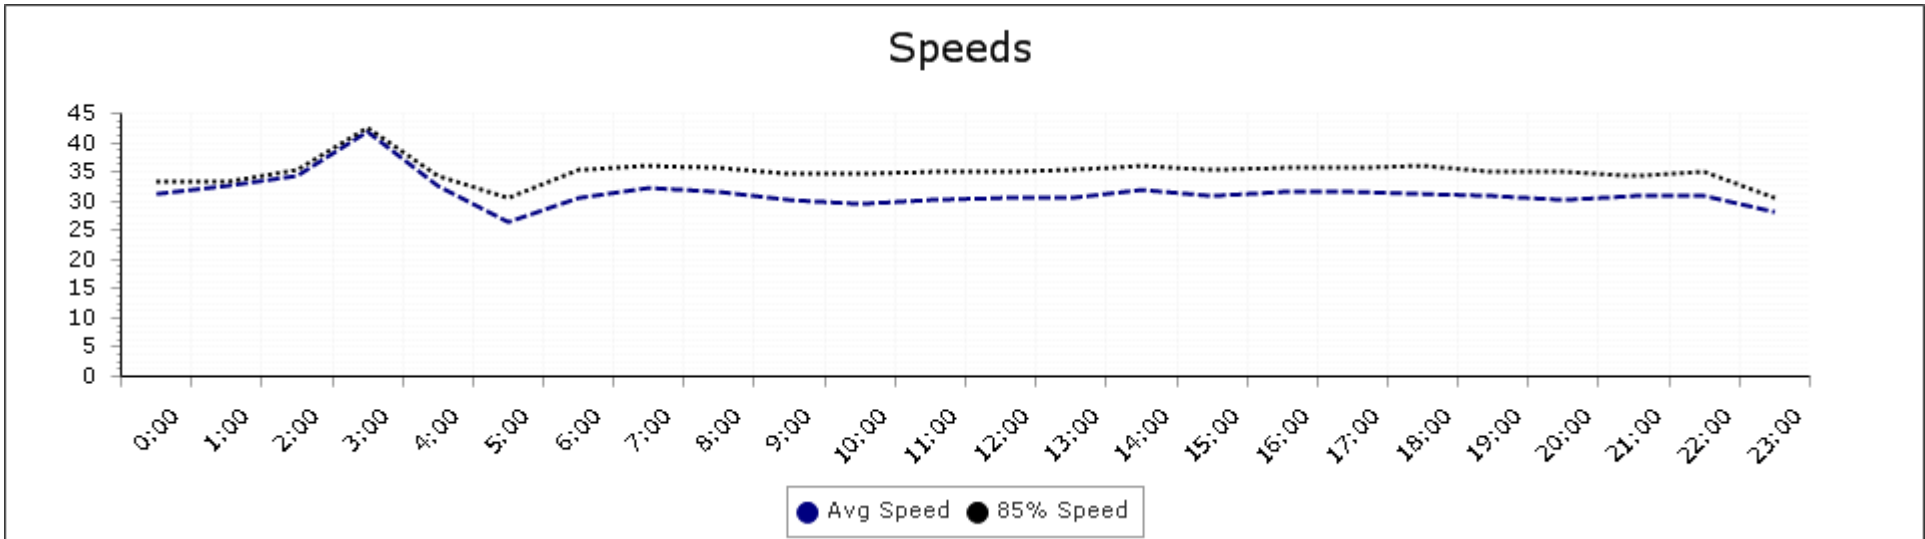

Speed Summary Report

For Town of Dedham on 7/11/2016 at 8:55 AM

Generated by Patrolman James Lemanski
Location: Highland Street, 108 Highland Street, N

Time of Day: 0:00 to 23:59
Dates: 5/10/2016 to 6/3/2016 (Su, M, T, W, Th, F, Sa)

Speed Summary Report

For Town of Dedham on 7/11/2016 at 8:55 AM

Generated by Patrolman James Lemanski
Location: Highland Street, 108 Highland Street, N

Time of Day: 0:00 to 23:59
Dates: 5/10/2016 to 6/3/2016 (Su, M, T, W, Th, F, Sa)

Overall Summary

Total Days of Data	24
Speed Limit(s)	35, 30
Average Speed	31.4
50th Percentile Speed	31.53
85th Percentile Speed	35.03
Pace speed range	32 to 41
Maximum Speed	58
Minimum Speed	5
Display Status?	Displaying Speed Feedback
Average Volume per Day	1,125.78
Total Volume	25,882