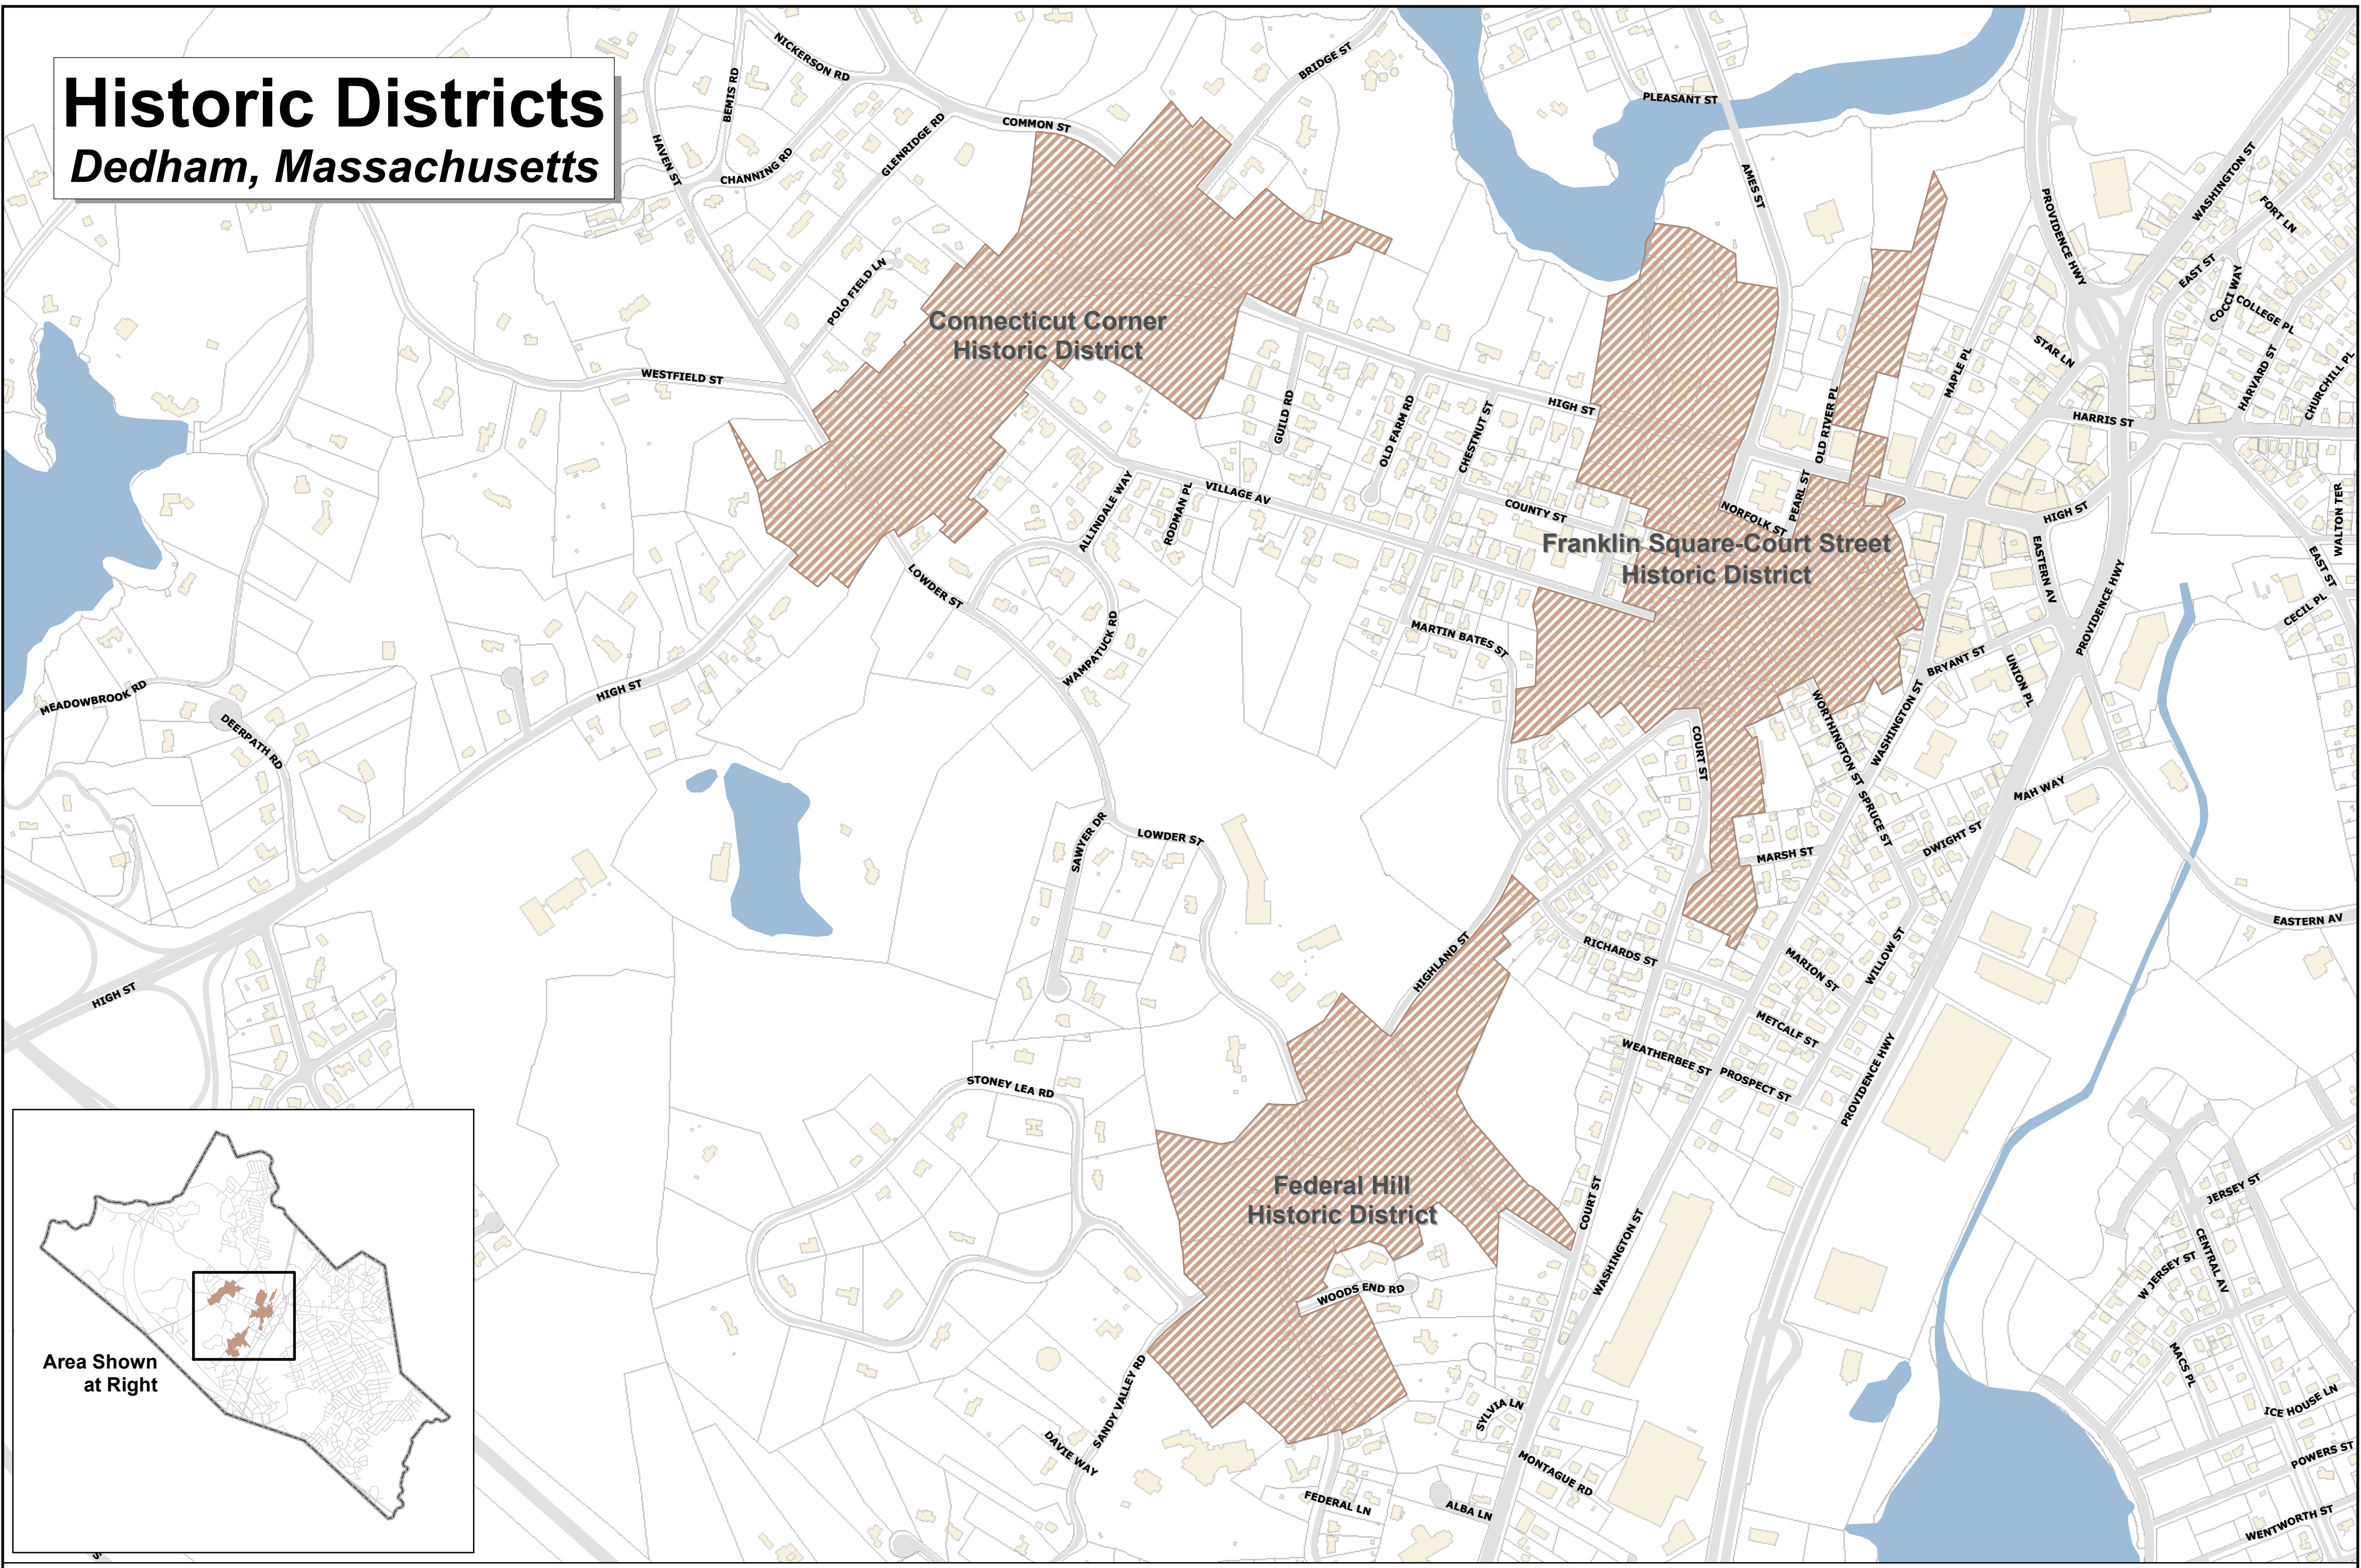

Historic Districts

Dedham, Massachusetts

Town of Dedham
Norfolk County
Massachusetts

Legend

-  Historic District
-  Buildings
-  Parcels
-  Hydrology