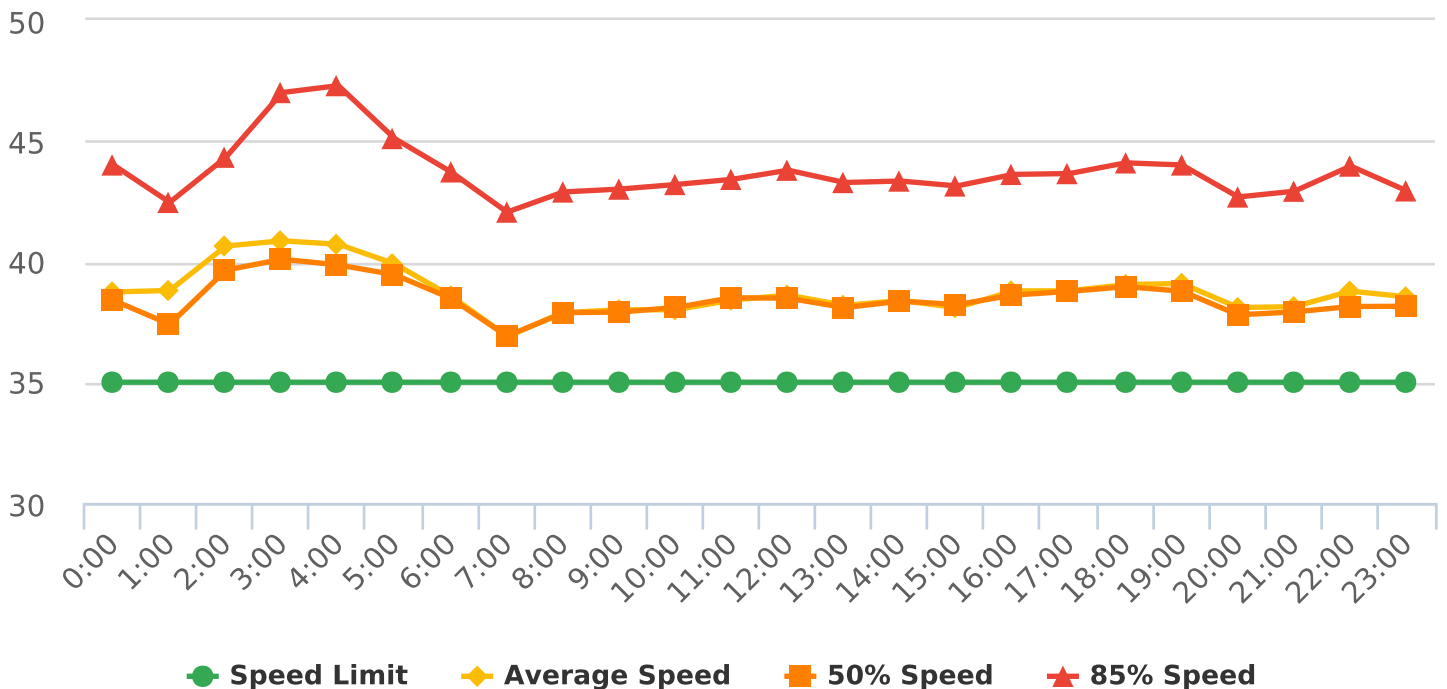

Generated by James Lemanski from Town of Dedham (MA) on May 13, 2018 at 11:56:37 AM

Time of Day: 0:00 to 23:59
 Dates: 4/15/2018 to 5/6/2018

Site: High Street, 1106 High Street, EB

Overall Summary

Total Days of Data: 22
 Speed Limit: 35
 Average Speed: 38.75
 50th Percentile Speed: 38.45
 85th Percentile Speed: 43.74
 Pace Speed Range: 34.0-44.0

Minimum Speed: 5.0
 Maximum Speed: 80.0
 Display Status: Speed Display
 Average Volume per Day: 5381.0
 Total Volume: 118381.0

■ Violators
 ■ Inside Threshold
 ■ Compliant
 ■ Vehicles Slowed
 ■ Other

Time of Day: 0:00 to 23:59
Dates: 4/15/2018 to 5/6/2018