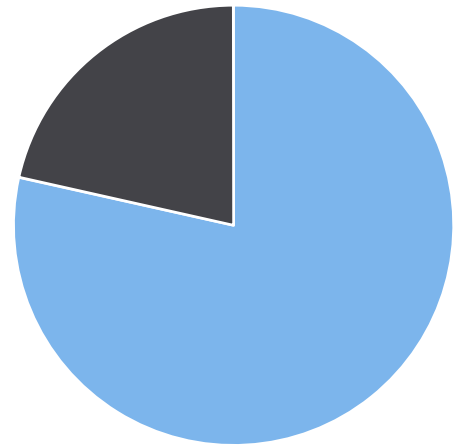

Generated by James Lemanski from Town of Dedham (MA) on May 13, 2018 at 11:56:37 AM

Time of Day: 0:00 to 23:59
 Dates: 4/15/2018 to 5/6/2018

Site: High Street, 1106 High Street, EB

Overall Summary

Total Days of Data: 22
 Speed Limit: 35
 Average Speed: 38.75
 50th Percentile Speed: 38.45
 85th Percentile Speed: 43.74
 Pace Speed Range: 34.0-44.0

Minimum Speed: 5.0
 Maximum Speed: 80.0
 Display Status: Speed Display
 Average Volume per Day: 5381.0
 Total Volume: 118381.0

■ Violators
 ■ Inside Threshold
 ■ Compliant
 ■ Vehicles Slowed
 ■ Other

Time of Day: 0:00 to 23:59
Dates: 4/15/2018 to 5/6/2018