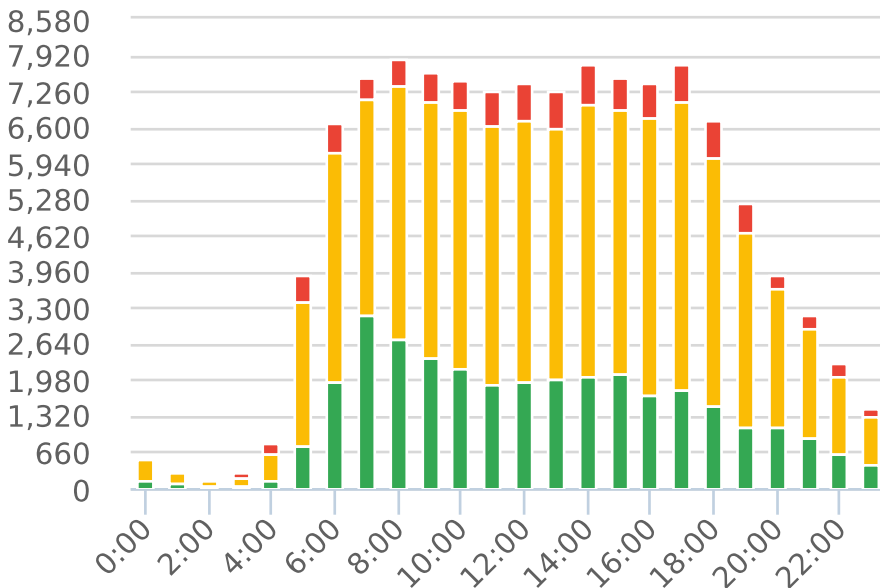

Generated by James Lemanski from Town of Dedham (MA) on May 13, 2018 at 11:56:37 AM

Time of Day: 0:00 to 23:59
 Dates: 4/15/2018 to 5/6/2018

Site: High Street, 1106 High Street, EB

Overall Summary

Total Days of Data: 22
 Speed Limit: 35
 Average Speed: 38.75
 50th Percentile Speed: 38.45
 85th Percentile Speed: 43.74
 Pace Speed Range: 34.0-44.0

Minimum Speed: 5.0
 Maximum Speed: 80.0
 Display Status: Speed Display
 Average Volume per Day: 5381.0
 Total Volume: 118381.0

■ Violators
 ■ Inside Threshold
 ■ Compliant
 ■ Vehicles Slowed
 ■ Other

Time of Day: 0:00 to 23:59
Dates: 4/15/2018 to 5/6/2018